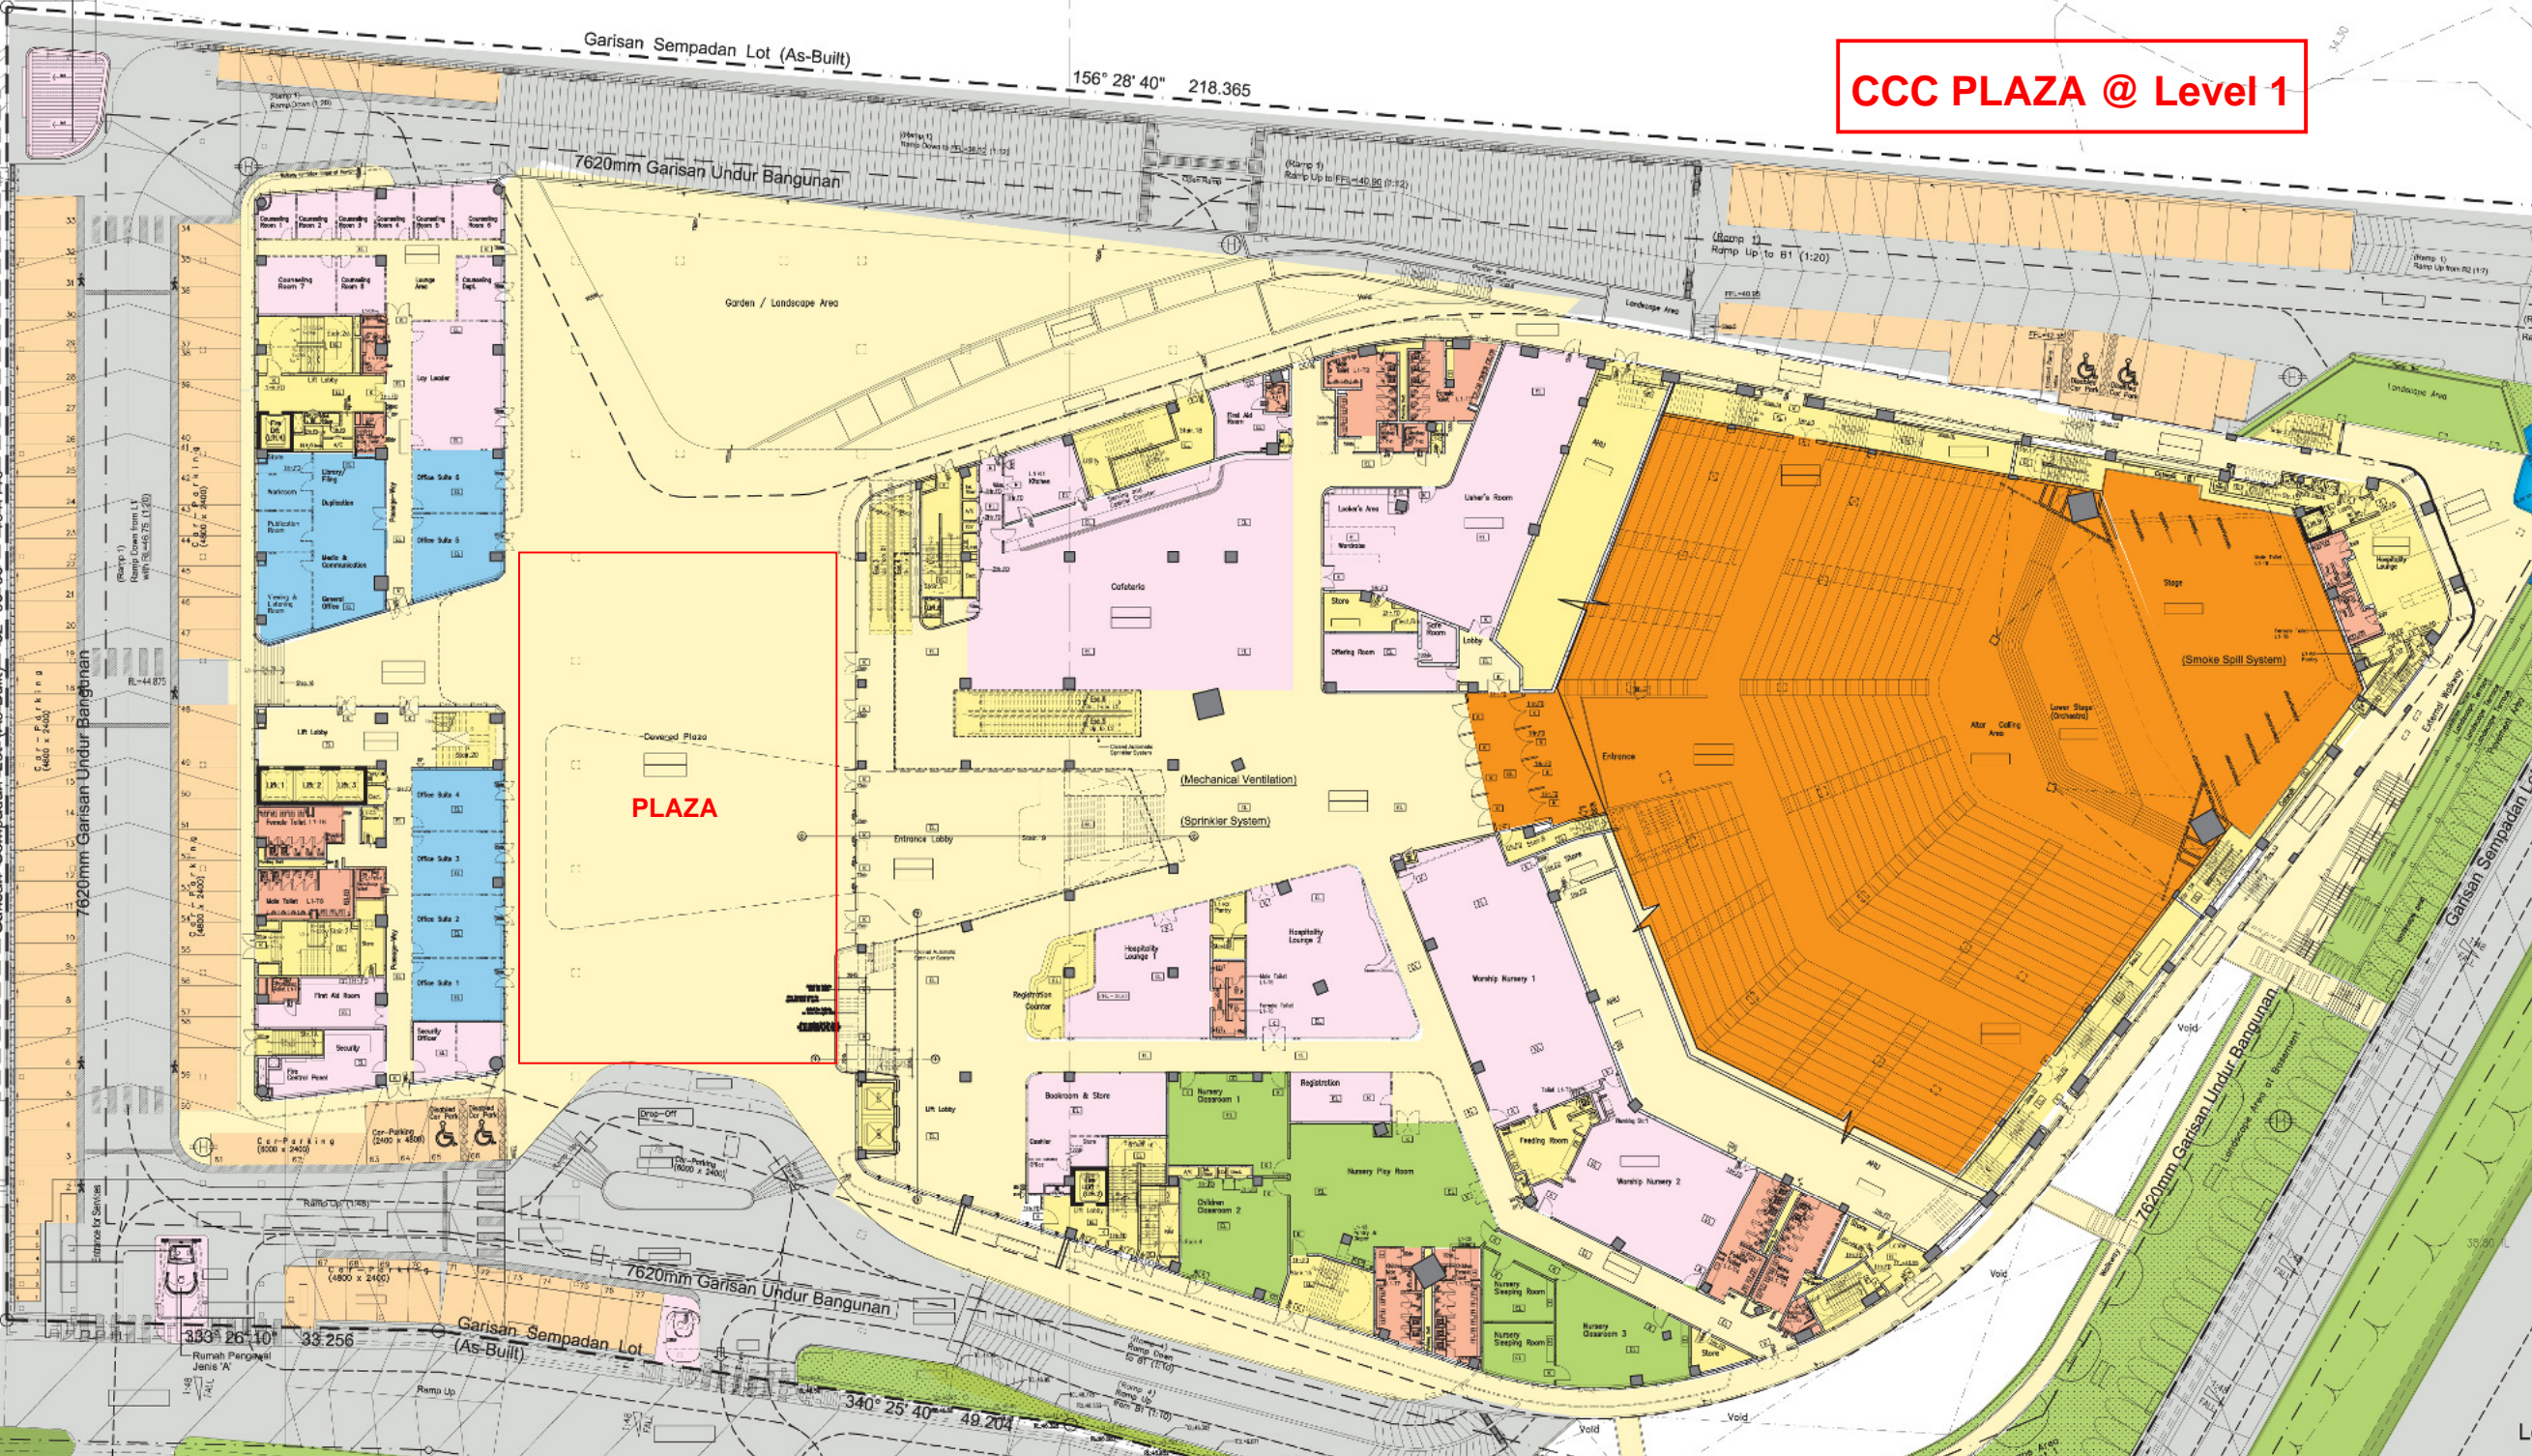

CCC PLAZA @ Level 1

PLAZA

7620mm Garisan Undur Bangunan

7620mm Garisan Undur Bangunan

Garisan Sempadan Lot (As-Built)

Garisan Sempadan Lot (As-Built)

156° 28' 40" 218.365

340° 25' 40" 49.204

333° 26' 10" 33.256

7620mm Garisan Undur Bangunan

Garisan Sempadan Lot