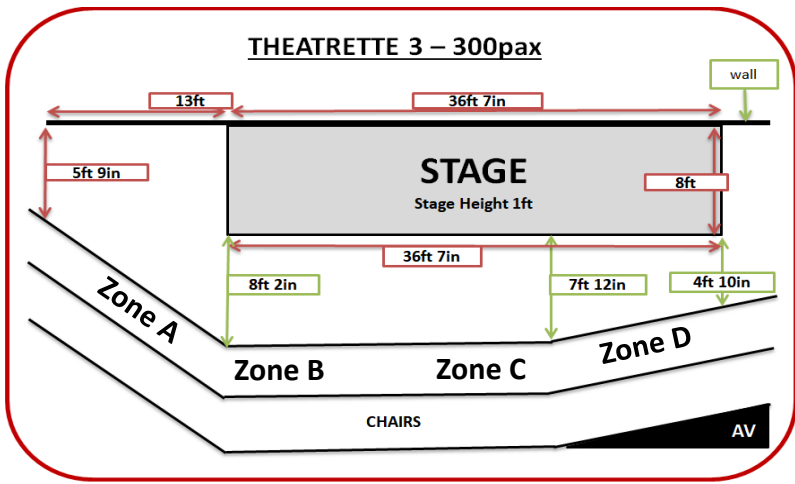

CCC Basement 2 – Theatrettes

THEATRETTE 1 – 200pax

Stage			
4	6	7	4
4	7	7	4
4	7	7	4
5	7	7	4
5	7	8	4
5	7	8	5
6	7	8	5
6	7	8	5
2	4	5	AV Console
Zone A	Zone B	Zone C	Zone D

Seat arrangement according to Zone, total number of seats in **Theatrette 1 : 200 seats**

THEATRETTE 2 – 250pax

Stage			
5	8	8	4
6	8	8	5
6	9	9	5
6	9	9	6
7	9	10	6
7	9	13	6
8	9	11	6
8	9	10	5
AV Console	3	3	0
Zone A	Zone B	Zone C	Zone D

Seat arrangement according to Zone, total number of seats in **Theatrette 2 : 250 seats**

THEATRETTE 3 – 300pax

Stage			
11	7	7	10
11	7	7	11
11	8	7	11
10	8	7	12
10	8	8	12
10	8	8	12
9	9	9	12
9	9	9	12
9	9	9	13
0	0	0	AV Console
Zone A	Zone B	Zone C	Zone D

Seat arrangement according to Zone, total number of seats in **Theatrette 3 : 300 seats**