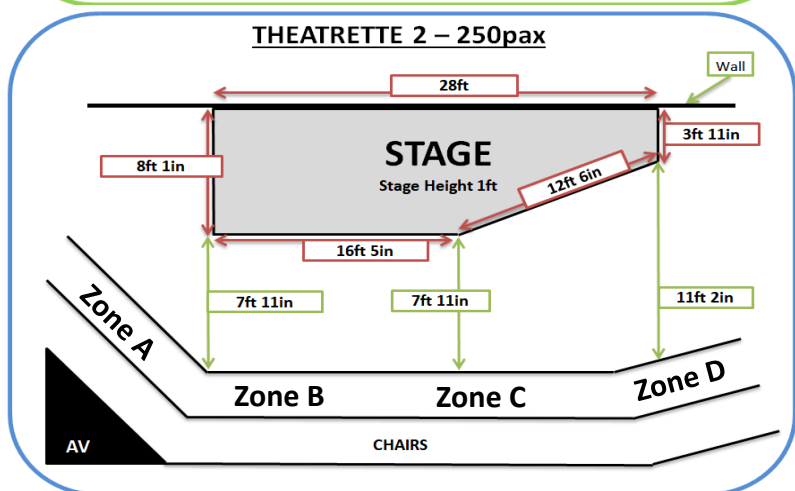

CCC Basement 2 – Theatrettes

THEATRETTE 1 – 200pax

Stage			
4	6	7	4
4	7	7	4
4	7	7	4
5	7	7	4
5	7	8	4
5	7	8	5
6	7	8	5
6	7	8	5
2	4	5	AV Console
Zone A	Zone B	Zone C	Zone D

Seat arrangement according to Zone, total number of seats in **Theatrette 1 : 200 seats**

THEATRETTE 2 – 250pax

Stage			
5	8	8	4
6	8	8	5
6	9	9	5
6	9	9	6
7	9	10	6
7	9	13	6
8	9	11	6
8	9	10	5
AV Console	3	3	0
Zone A	Zone B	Zone C	Zone D

Seat arrangement according to Zone, total number of seats in **Theatrette 2 : 250 seats**

THEATRETTE 3 – 300pax

Stage			
11	7	7	10
11	7	7	11
11	8	7	11
10	8	7	12
10	8	8	12
10	8	8	12
9	9	9	12
9	9	9	12
9	9	9	13
0	0	0	AV Console
Zone A	Zone B	Zone C	Zone D

Seat arrangement according to Zone, total number of seats in **Theatrette 3 : 300 seats**