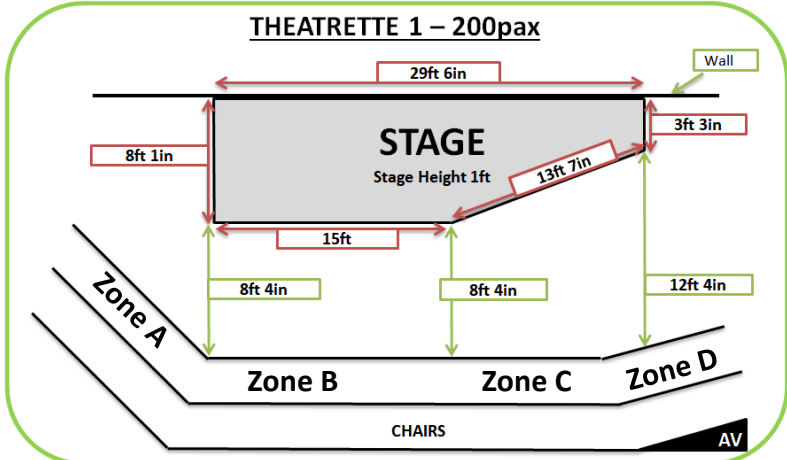

CCC Basement 2 – Theatrettes

THEATRETTE 1 – 200pax

Stage			
4	6	7	4
4	7	7	4
4	7	7	4
5	7	7	4
5	7	8	4
5	7	8	5
6	7	8	5
6	7	8	5
2	4	5	AV Console
Zone A	Zone B	Zone C	Zone D

Seat arrangement according to Zone, total number of seats in **Theatrette 1 : 200 seats**

THEATRETTE 2 – 250pax

Stage			
5	8	8	4
6	8	8	5
6	9	9	5
6	9	9	6
7	9	10	6
7	9	13	6
8	9	11	6
8	9	10	5
AV Console	3	3	0
Zone A	Zone B	Zone C	Zone D

Seat arrangement according to Zone, total number of seats in **Theatrette 2 : 250 seats**

THEATRETTE 3 – 300pax

Stage			
11	7	7	10
11	7	7	11
11	8	7	11
10	8	7	12
10	8	8	12
10	8	8	12
9	9	9	12
9	9	9	12
9	9	9	13
0	0	0	AV Console
Zone A	Zone B	Zone C	Zone D

Seat arrangement according to Zone, total number of seats in **Theatrette 3 : 300 seats**