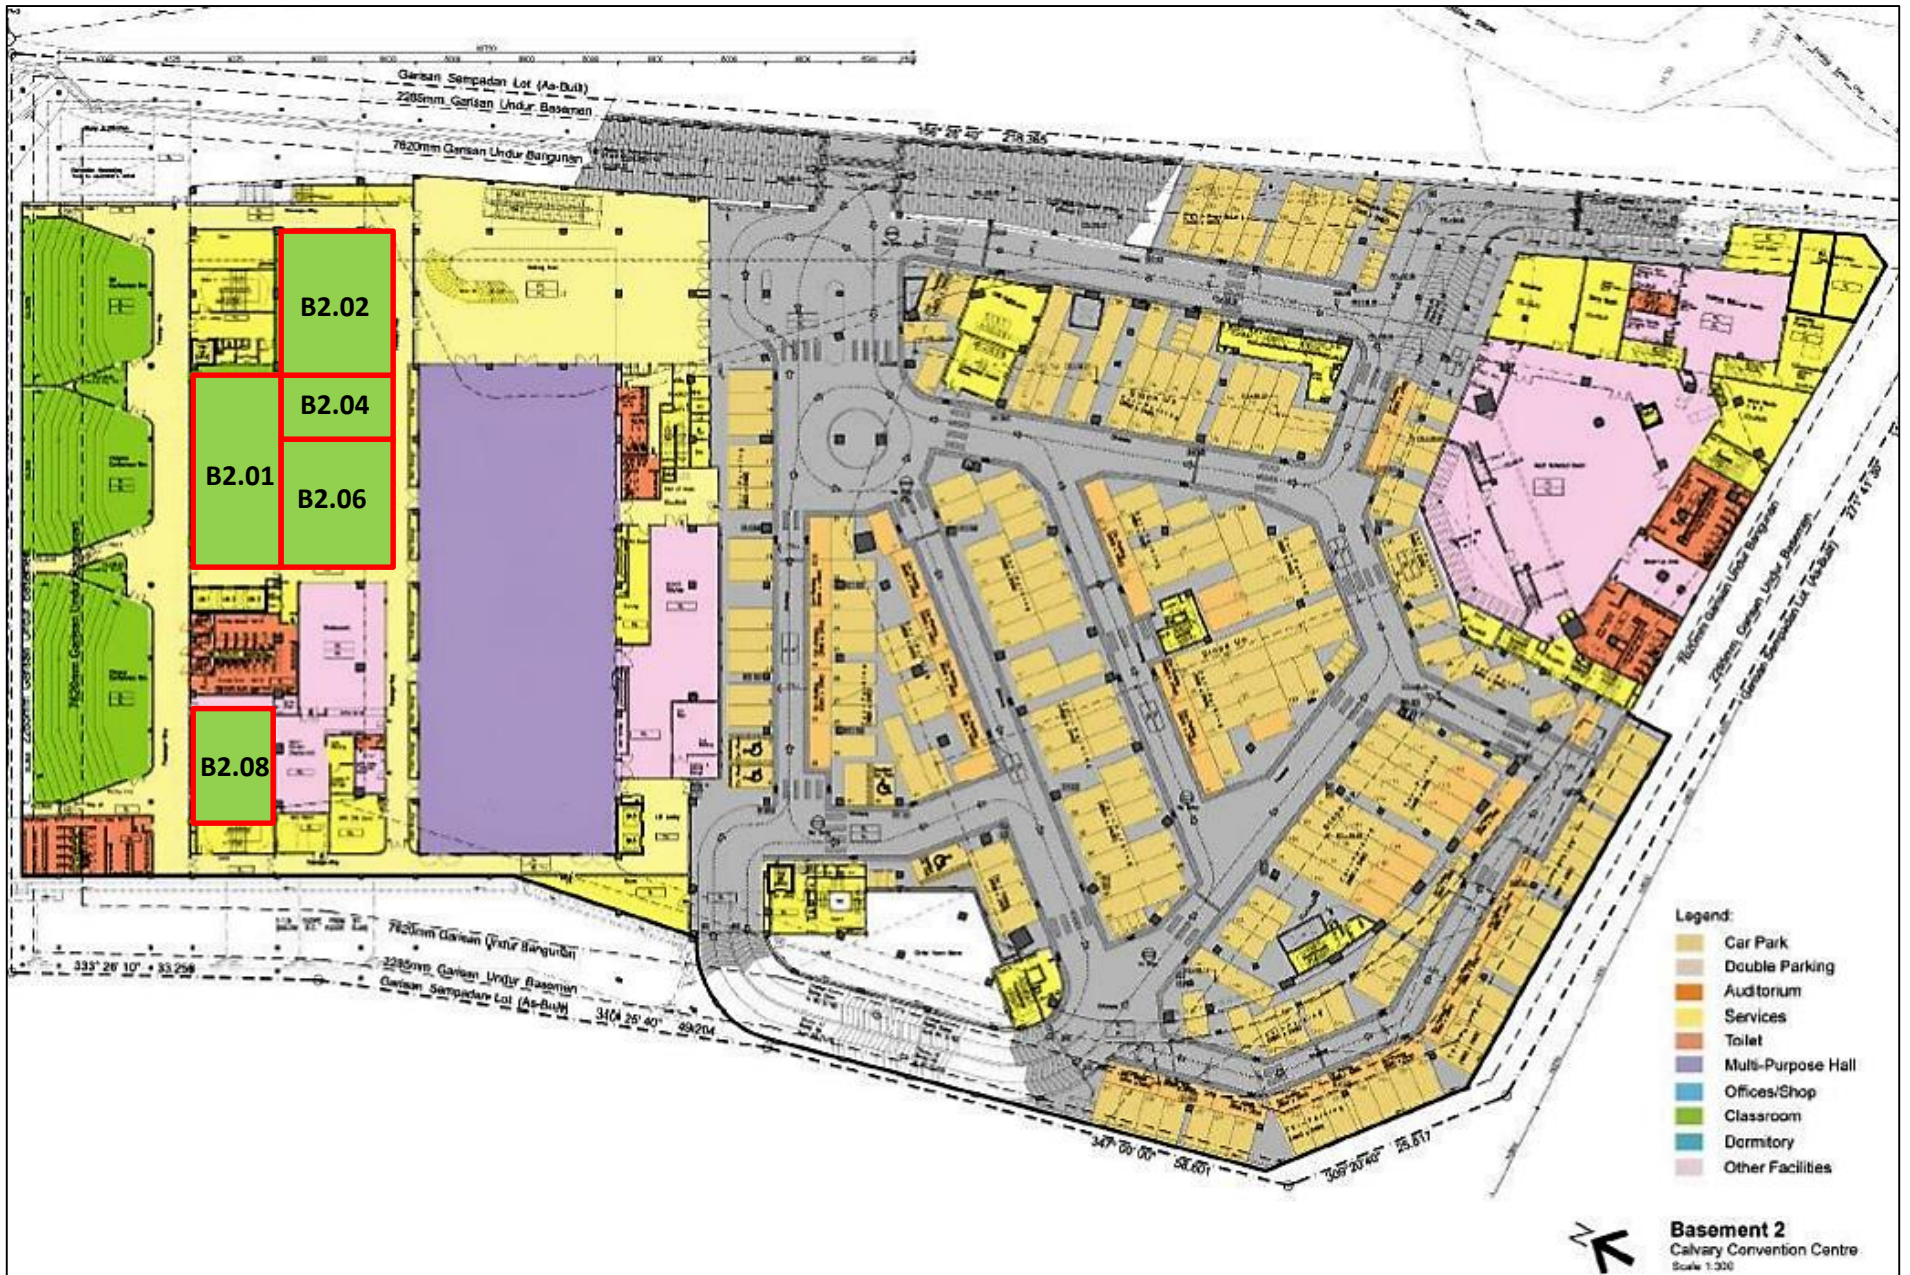

CCC Basement 2 – Rooms

Dimension for Rooms in CCC

| Rooms | L x W (Metres) | Square Metres | Theatre seating (pax) | Classroom seating (pax) |
|--------------|-------------------|------------------|-----------------------------|-------------------------------|
| B2.01 | 20.7 x 9.8 | 200 | 150 | 60 |
| B2.02 | 15.2 x 12.1 | 180 | 100 | 45 |
| B2.04 | 11.1 x 6.6 | 70 | 40 | 18 |
| B2.06 | 13.1 x 11.1 | 145 | 100 | 36 |
| B2.08 | 12.2 x 9.0 | 110 | 80 | 30 |